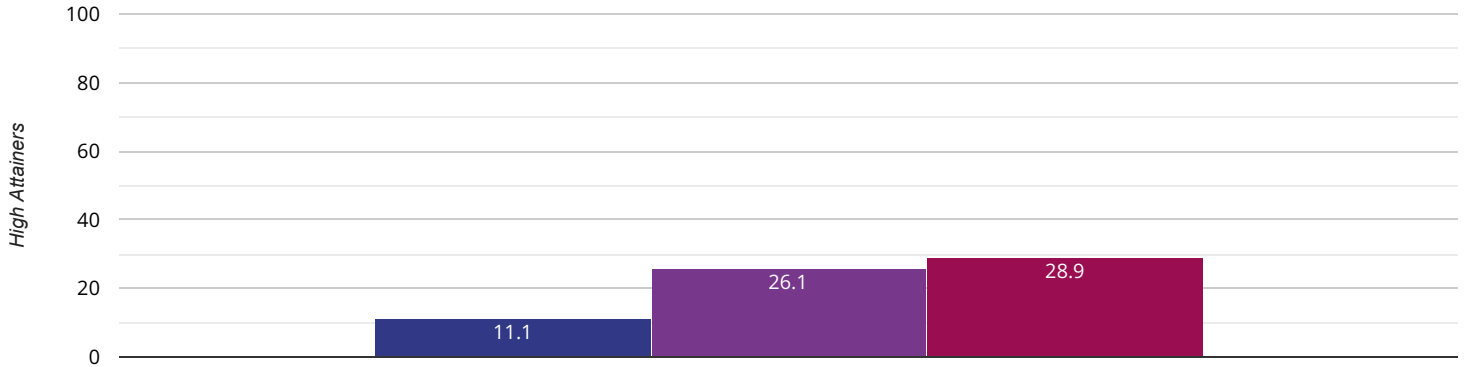

2024

66.7% in 2024

- Hope Community School Southampton
- Southampton (49)
- NCER National (15768)

Reading - high attainers

2024

11.1% in 2024

- Hope Community School Southampton
- Southampton (49)
- NCER National (15768)