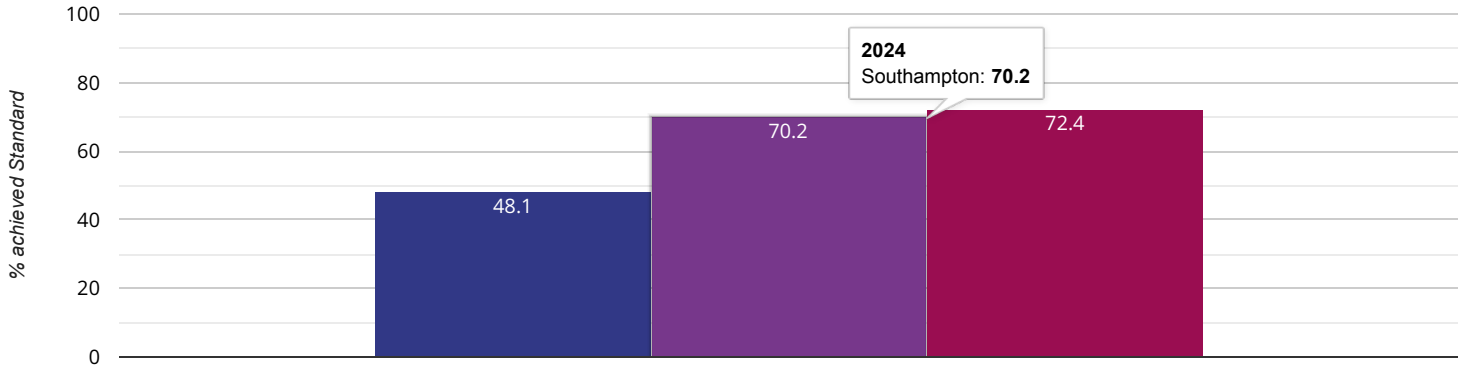

Reading - average scaled score

2024

103.6 in 2024

- Hope Community School Southampton
- Southampton (49)
- NCER National (15768)

Writing - achieved standard

2024

48.1% in 2024

-  Hope Community School Southampton
-  Southampton (49)
-  NCER National (15768)