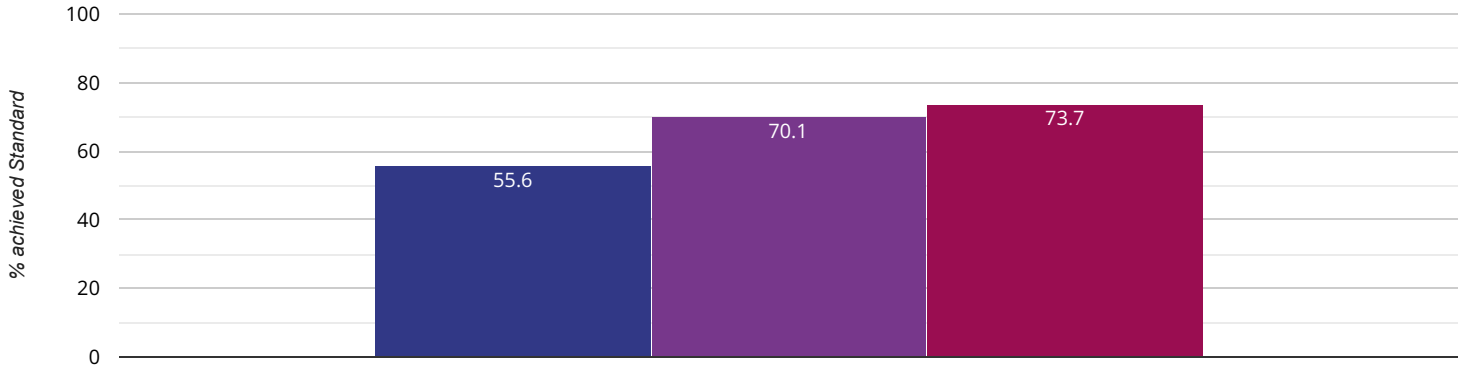

Writing - high attainers

2024

0% in 2024

-  Hope Community School Southampton
-  Southampton (49)
-  NCER National (15768)

+ Maths - achieved standard

2024

55.6% in 2024

- Hope Community School Southampton
- Southampton (49)
- NCER National (15768)