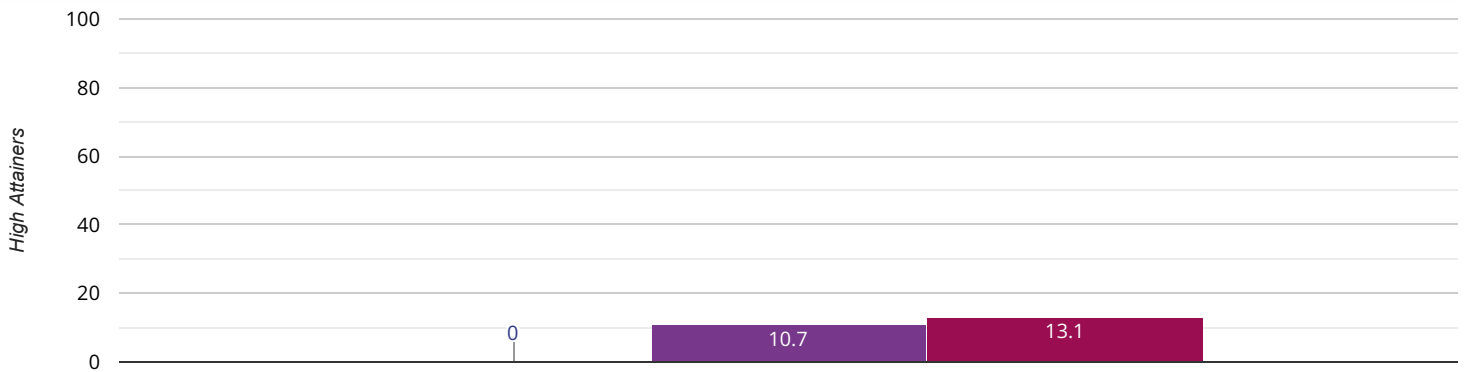

Writing - high attainers

2024

0% in 2024

- Hope Community School Southampton
- Southampton (49)
- NCER National (15768)