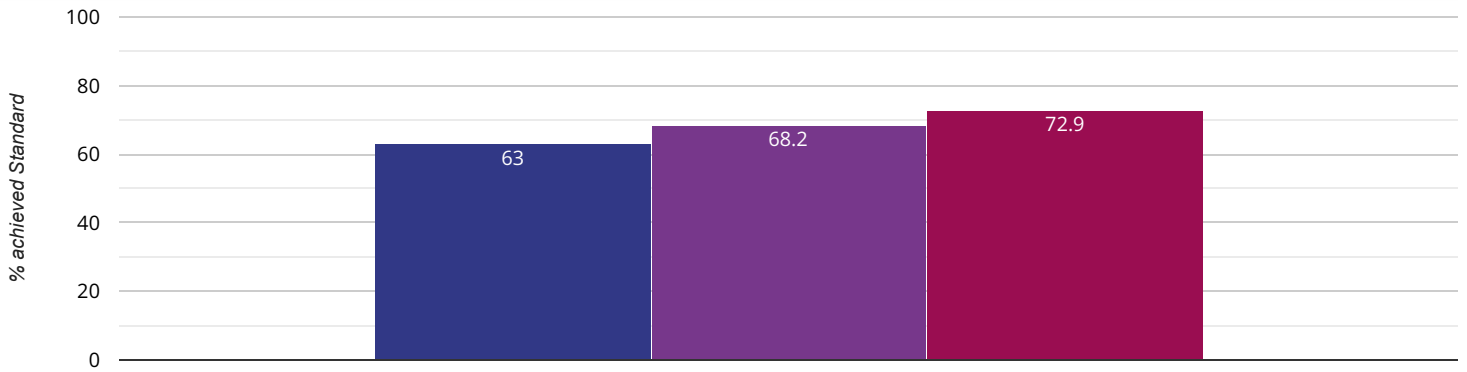

? GPS - achieved standard

2024

63% in 2024

- Hope Community School Southampton
- Southampton (49)
- NCER National (15768)