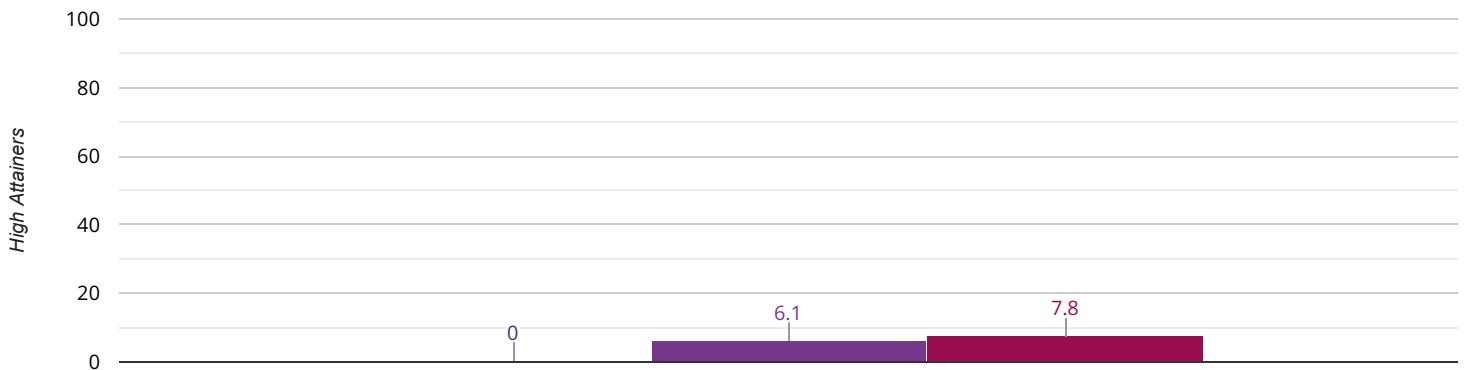

RWM - high attainers

2024

0% in 2024

- Hope Community School Southampton
- Southampton (49)
- NCER National (15768)