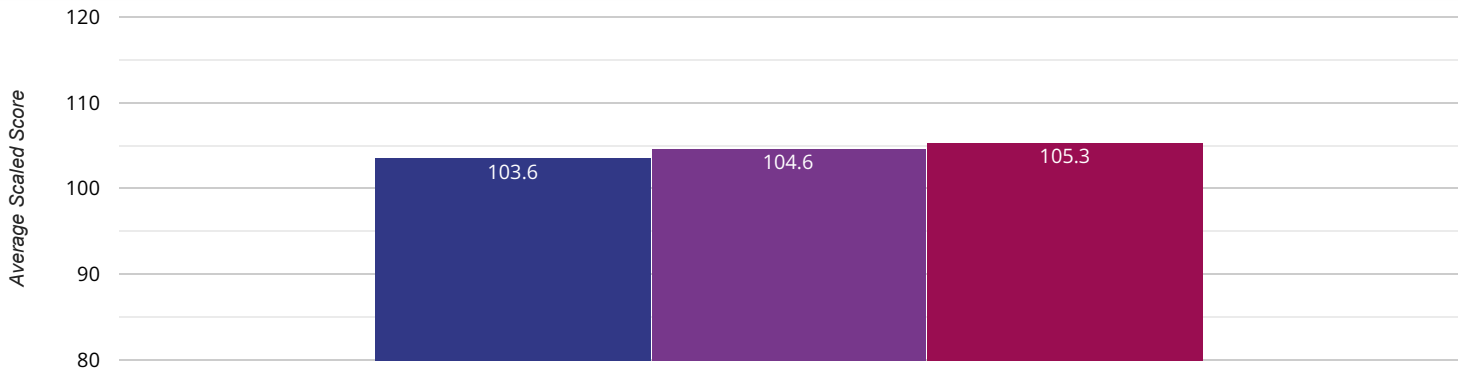

2024

66.7% in 2024

- Hope Community School Southampton
- Southampton (49)
- NCER National (15768)

Reading - high attainers

2024

11.1% in 2024

- Hope Community School Southampton
- Southampton (49)
- NCER National (15768)

Reading - average scaled score

2024

103.6 in 2024

- Hope Community School Southampton
- Southampton (49)
- NCER National (15768)

Writing - achieved standard

2024

48.1% in 2024

-  Hope Community School Southampton
-  Southampton (49)
-  NCER National (15768)