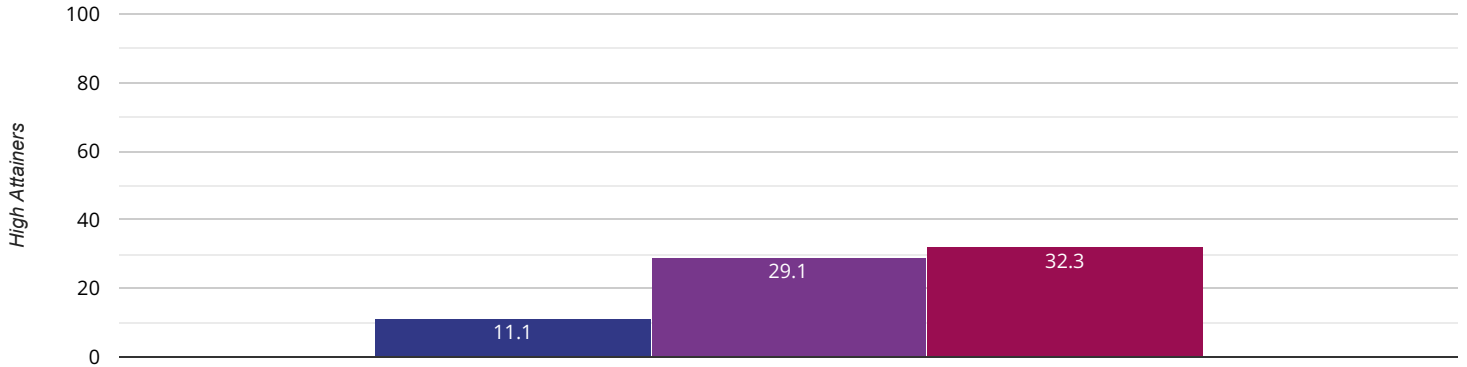

? GPS - achieved standard

2024

63% in 2024

- Hope Community School Southampton
- Southampton (49)
- NCER National (15768)

? GPS - high attainers

2024

11.1% in 2024

- Hope Community School Southampton
- Southampton (49)
- NCER National (15768)