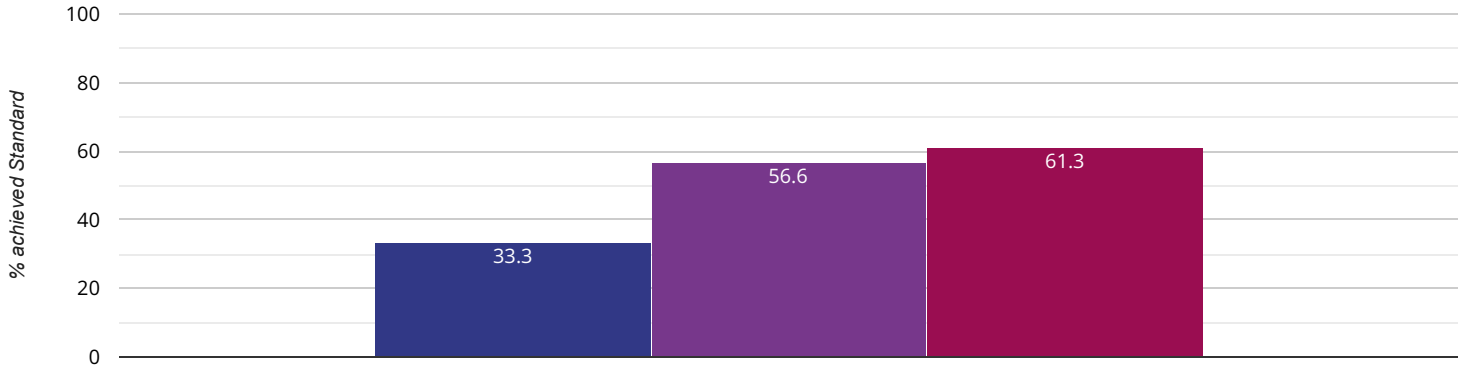

? GPS - average scaled score

2024

101.4 in 2024

- Hope Community School Southampton
- Southampton (49)
- NCER National (15768)

RWM - achieved standard

2024

33.3% in 2024

- Hope Community School Southampton
- Southampton (49)
- NCER National (15768)