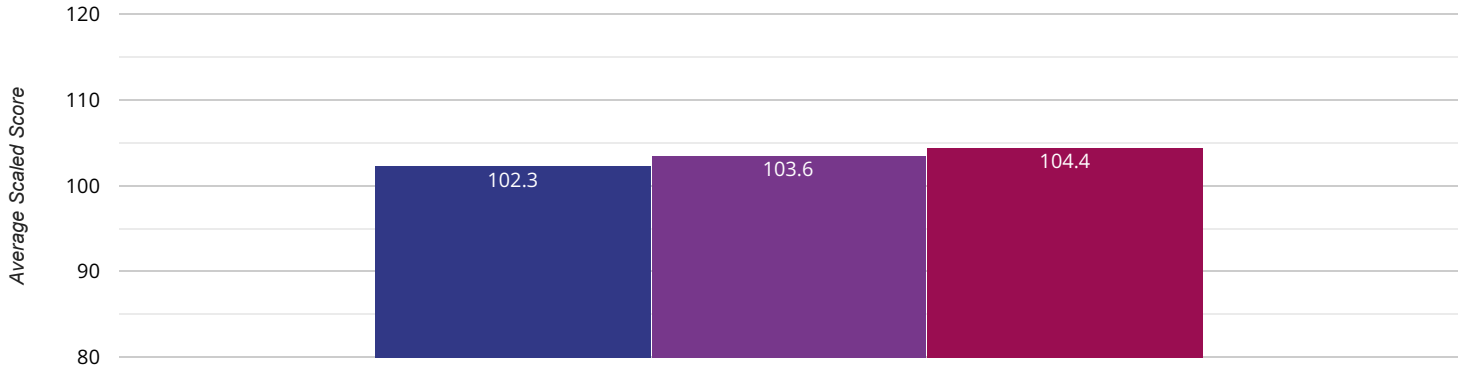

+ Maths - high attainers

2024

14.8% in 2024

- Hope Community School Southampton
- Southampton (49)
- NCER National (15768)

+ Maths - average scaled score

2024

102.3 in 2024

- Hope Community School Southampton
- Southampton (49)
- NCER National (15768)