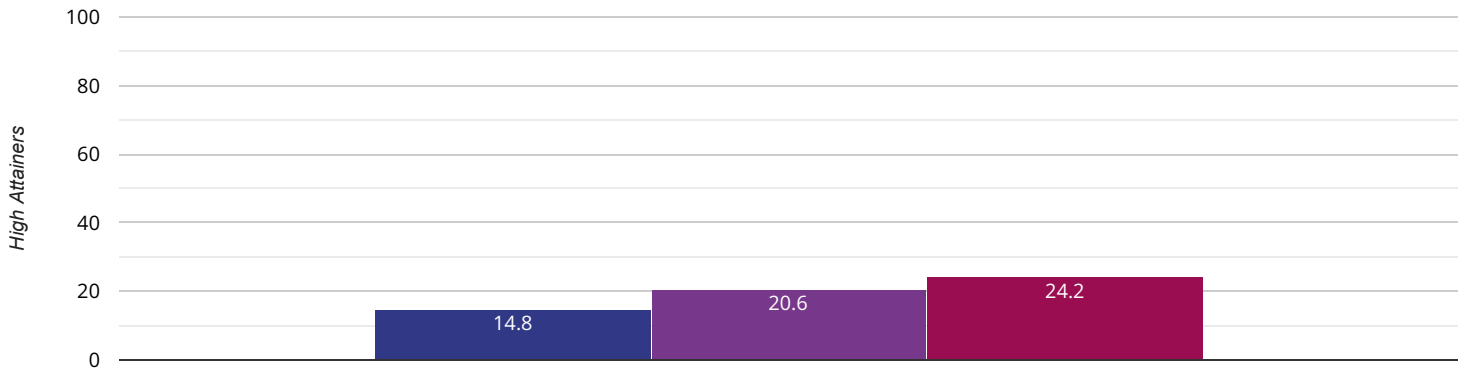

+ Maths - high attainers

2024

14.8% in 2024

- Hope Community School Southampton
- Southampton (49)
- NCER National (15768)