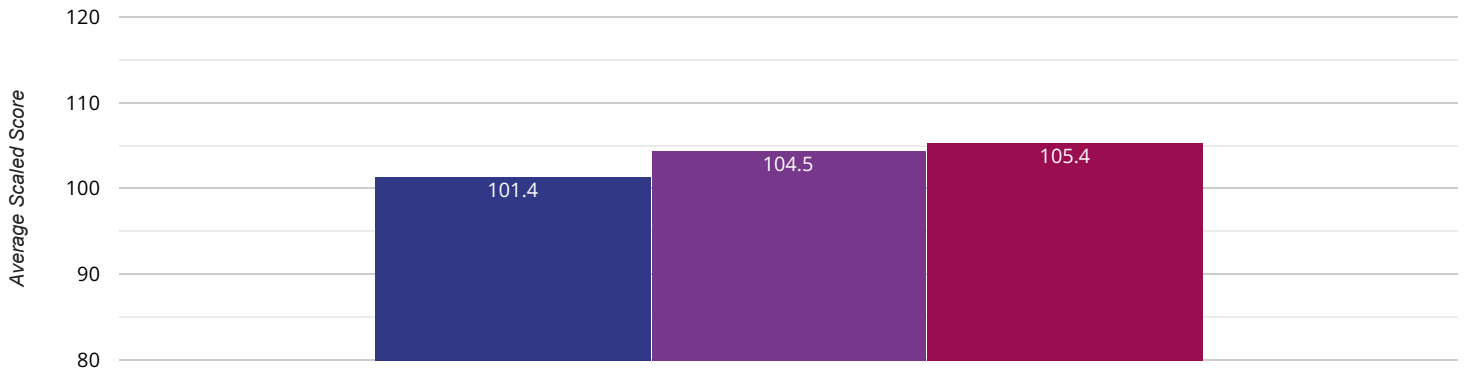

? GPS - achieved standard

2024

63% in 2024

- Hope Community School Southampton
- Southampton (49)
- NCER National (15768)

? GPS - high attainers

2024

11.1% in 2024

- Hope Community School Southampton
- Southampton (49)
- NCER National (15768)

? GPS - average scaled score

2024

101.4 in 2024

- Hope Community School Southampton
- Southampton (49)
- NCER National (15768)

RWM - achieved standard

2024

33.3% in 2024

- Hope Community School Southampton
- Southampton (49)
- NCER National (15768)