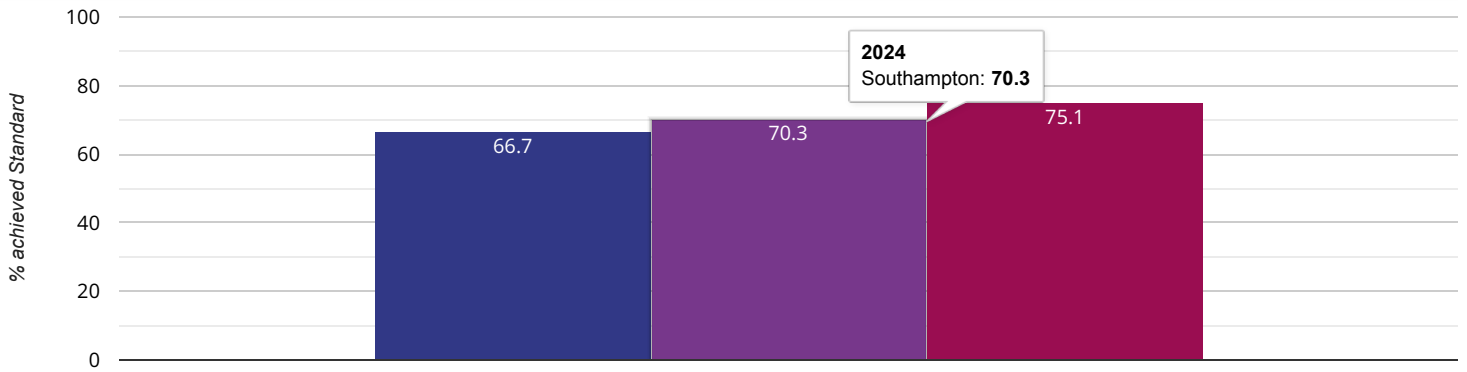

✉ If you have any queries regarding the data within the Real Time Data graphs, please **contact your Local Authority**.

HOPE COMMUNITY SCHOOL SOUTHAMPTON

Brought to you by *the NCER*

Reading - achieved standard

2024

66.7% in 2024

- Hope Community School Southampton
- Southampton (49)
- NCER National (15768)